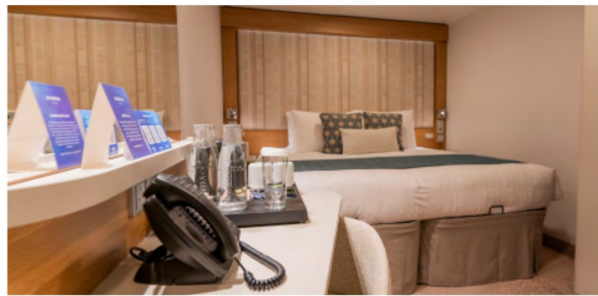

Interior Cabin (Deluxe)

2 Guests

14 m²