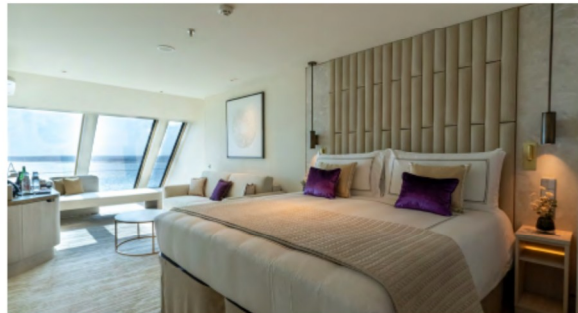

Presidential Villa

6 Guests 163 m² 82 m²