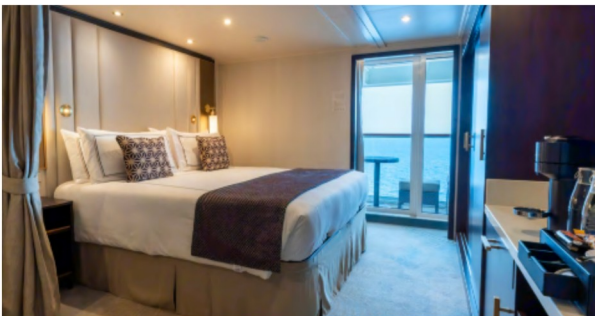

Junior Suite

4 Guests 25 m² 5-10 m²