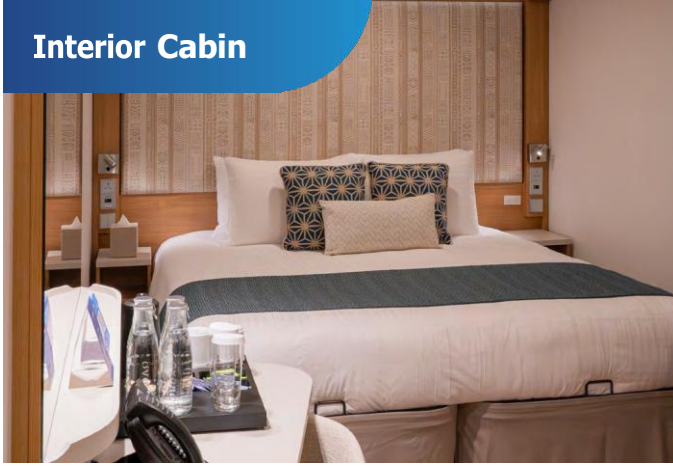

Cabin Types

Legends

No. of guests

Cabin size (m2)

Balcony size (m2)