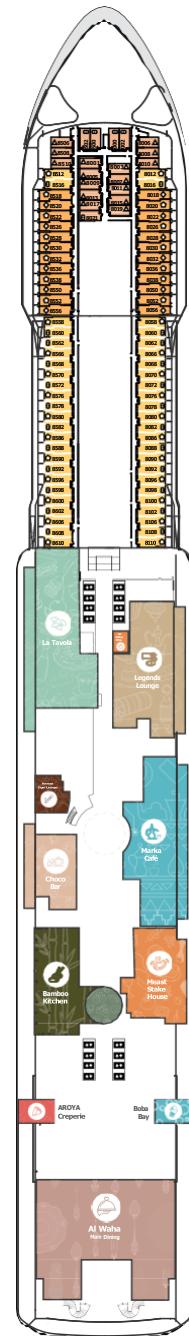

### Superior Suite

4 Guests

32 m<sup>2</sup>

6-16 m<sup>2</sup>

# Deck Plans

DECK 5

DECK 6

DECK 7

DECK 8

DECK 9

DECK 10

DECK 11

DECK 12

DECK 13

DECK 15

DECK 16

DECK 17

DECK 18

DECK 19